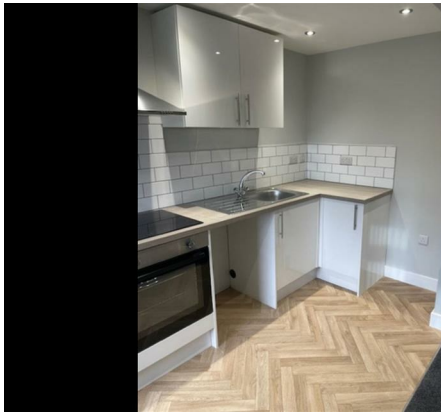

**£650 Per Calendar
Month
1 Bed Flat
located in Pelham Street**

REDSTONES
The Property Experts

DIRECTIONS

CONTACT

West Midlands House
Gipsy Lane
Willenhall
West Midlands
WV13 2HA

E: info@redstones.co.uk

T: 01922 235 350